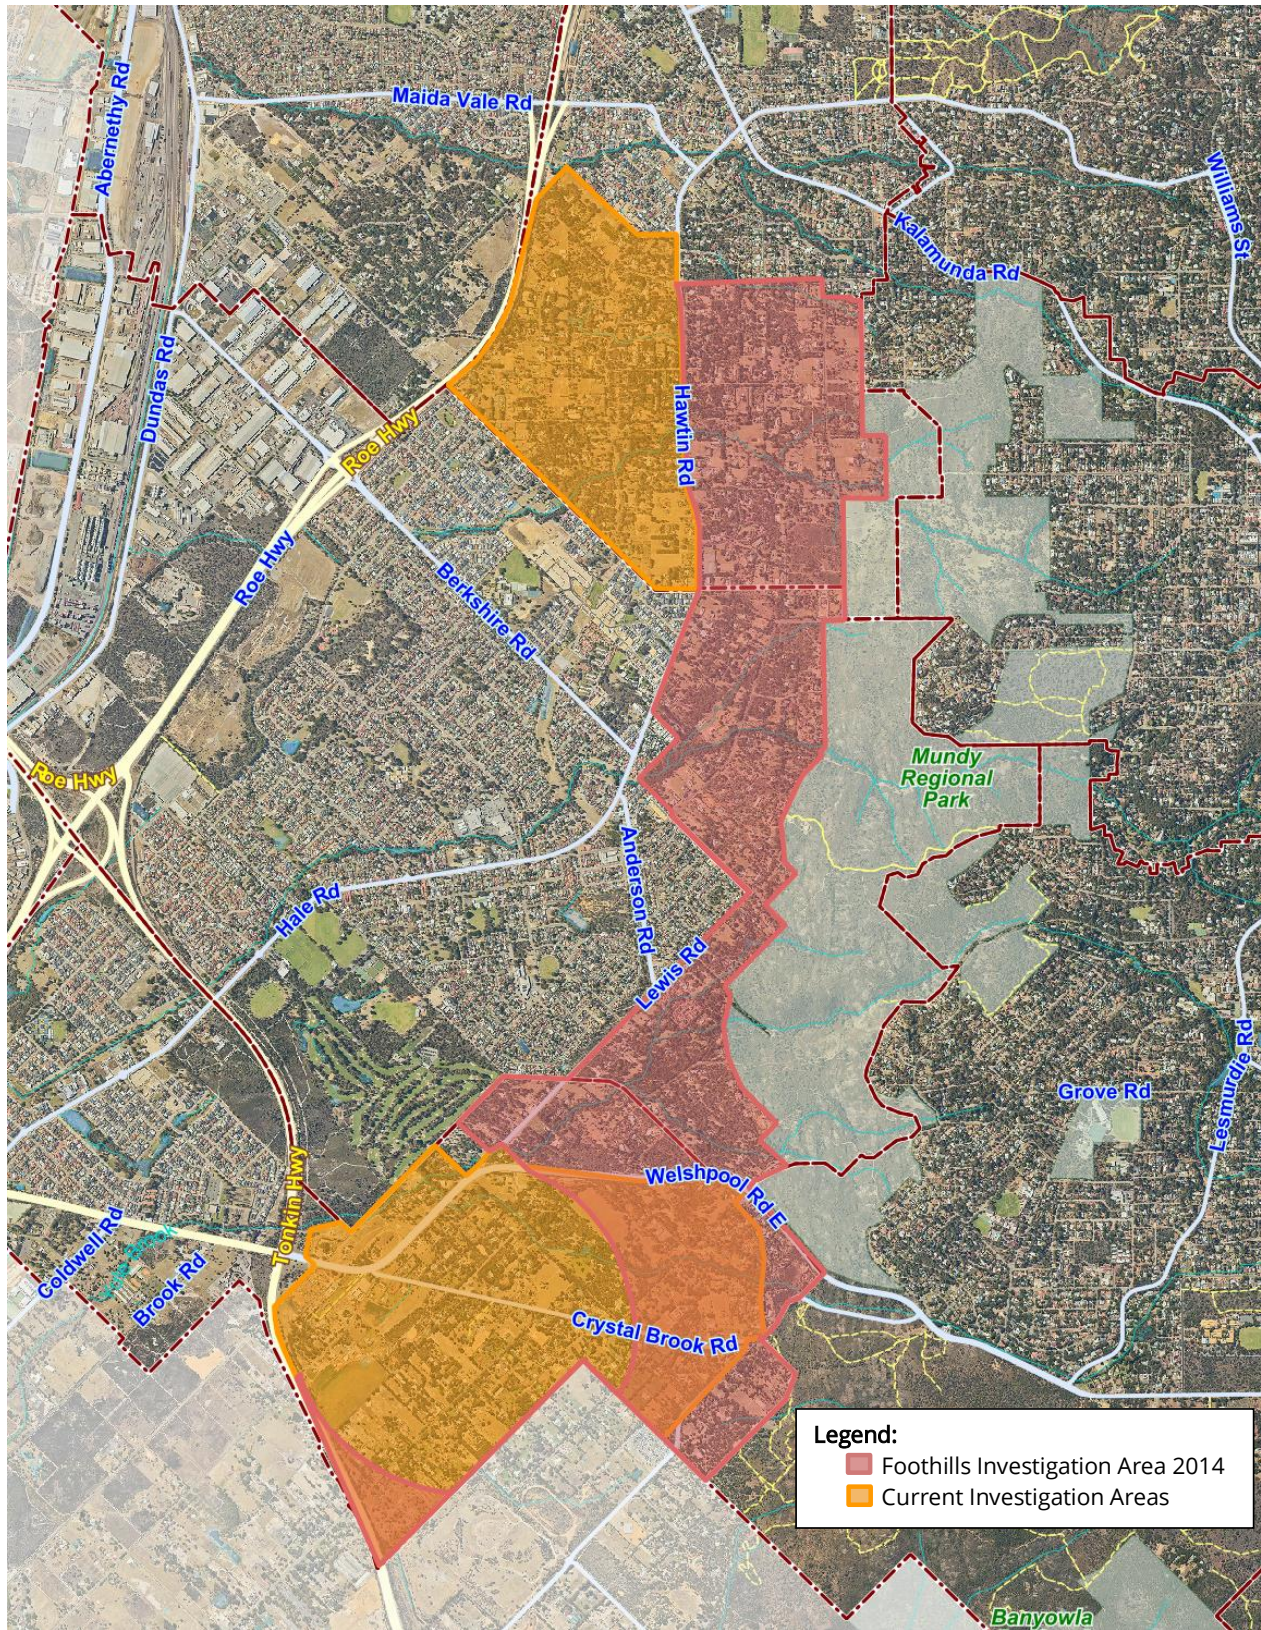

IntraMaps		Map Created: 24/06/2021
-----------	--	-----------------------------------

Legend:

- Foothills Investigation Area 2014
- Current Investigation Areas

Disclaimer: The City of Kalamunda accepts no responsibility for the accuracy of this image or the results of any actions taken when using this image. Based on information provided by and with the permission of the Western Australian Land Information Authority. © Landgate (2017)

Scale: 1:35000